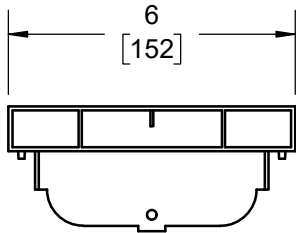

SPECIFICATION:

JOSAM SERIES TD-130 HDPE END CAP SET.

**LITE LINE
TRENCH DRAIN**

SERIES

ECS

WARNING: Cancer and Reproductive Harm - www.P65Warnings.ca.gov

DATE OF LAST CHANGE: 11/14/19

DIMENSIONS ARE SUBJECT TO MANUFACTURERS TOLERANCES AND CHANGE WITHOUT NOTICE. WE CAN ASSUME NO RESPONSIBILITY FOR USE OF SUPERSEDED OR VOID DATA.