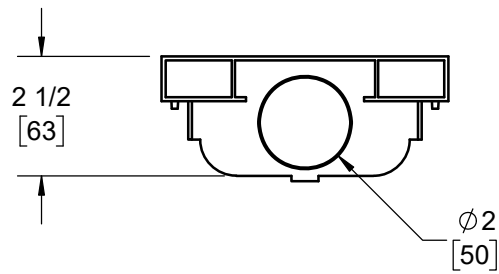

SPECIFICATION:

JOSAM SERIES TD-130 HDPE END CAP SET.

**LITE LINE
TRENCH DRAIN**

SERIES

ECS

WARNING: Cancer and Reproductive Harm - www.P65Warnings.ca.gov

DATE OF LAST CHANGE: 11/14/19

DIMENSIONS ARE SUBJECT TO MANUFACTURERS TOLERANCES AND CHANGE WITHOUT NOTICE. WE CAN ASSUME NO RESPONSIBILITY FOR USE OF SUPERSEDED OR VOID DATA.