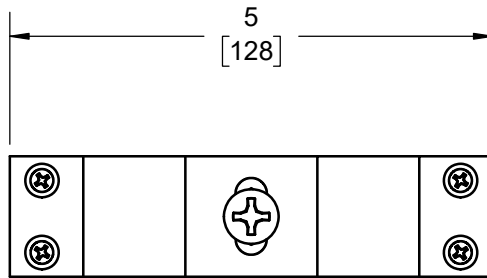

SPECIFICATION:

JOSAM SERIES TD-130 LOCKING BAR KIT.

**LITE LINE
TRENCH DRAIN**

SERIES

LBK

⚠ WARNING: Cancer and Reproductive Harm - www.P65Warnings.ca.gov

DATE OF LAST CHANGE: 11/15/19

DIMENSIONS ARE SUBJECT TO MANUFACTURERS TOLERANCES AND CHANGE WITHOUT NOTICE. WE CAN ASSUME NO RESPONSIBILITY FOR USE OF SUPERSEDED OR VOID DATA.