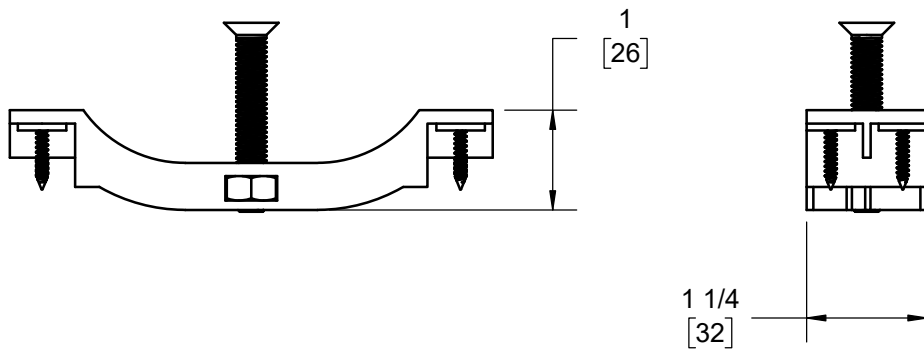

SPECIFICATION:

JOSAM SERIES TD-130 LOCKING BAR KIT.

**LITE LINE
TRENCH DRAIN**

SERIES

LBK

⚠ WARNING: Cancer and Reproductive Harm - www.P65Warnings.ca.gov

DATE OF LAST CHANGE: 11/15/19

DIMENSIONS ARE SUBJECT TO MANUFACTURERS TOLERANCES AND CHANGE WITHOUT NOTICE. WE CAN ASSUME NO RESPONSIBILITY FOR USE OF SUPERSEDED OR VOID DATA.